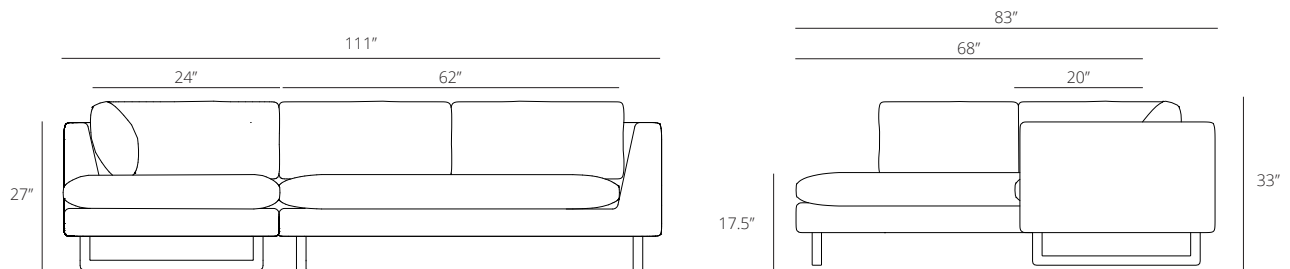

UPHOLSTERY

MIDNIGHT

SEAWEED

PEWTER

ANILINE DYED LEATHER

CHESTNUT

ONYX

SOLID WOOD LEGS

WALNUT

BLACK OAK

NATURAL OAK